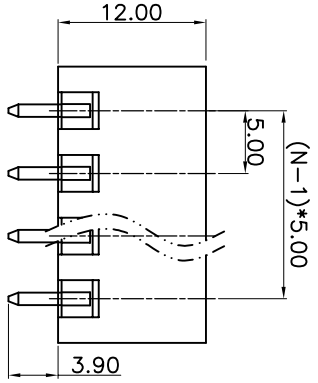

REVISION RECORD			
REV	ECN.	DESCRIPTION	DRFT DATE

PCB LAYOUT

N=No. of contacts

NOTE 1:
UL Standard
1. 额定电压与电流: 300V/15A
Rated voltage/Rated current:300V/15A
2. 功频耐压: AC1600V/Min
Withstanding Voltage: AC1600V/Min
IEC标准 (IEC Standard)
1. 额定电压与电流: 320V/20A
Rated voltage/Rated current: 320V/20A

NOTE 2:
1. 间距 (Pitch): 5.0mm
2. 使用温度范围: -40℃~+105℃
Operating temperature: -40℃~+105℃
3. 符合RoSH环保要求
RoHS Compliance
5. 未标注公差表
Undimensioned tolerances